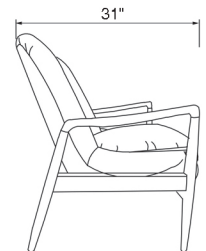

Reynolds

lounge chair

size 30 " x 31 " x 34 "

seat height 20 "

arm height 25 "

seat depth 21 "

seat width 24 "

color

cbm 0.50

technical details

cream boucle: ash wood frame

smoke boucle: matte black frame

foam-feather seat cushion

foam back cushion

glued and stapled

weight capacity: 200 kgs (440 lbs)

box is trapezoid: front ht-26", back ht-36"

front

side

top