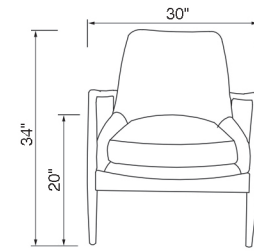

Reynolds

lounge chair

size 30 " x 31 " x 34 "

seat height 20 "

arm height 25 "

seat depth 21 "

seat width 24 "

color

cream, smoke

packaging details

of boxes 1

qty. / box 1

box size 30 " x 31 " x 36 "

gw 22 kg 47 lbs

nw 19 kg 42 lbs

cuft 20

cbm 0.50

technical details

cream boucle: ash wood frame

smoke boucle: matte black frame

foam-feather seat cushion

foam back cushion

glued and stapled

weight capacity: 200 kgs (440 lbs)

box is trapezoid: front ht-26", back ht-36"

front

side

top