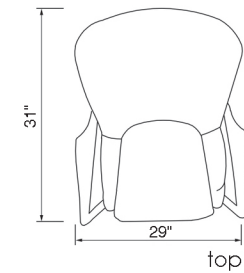

Reynolds

lounge chair

size 30 " x 31 " x 34 "

seat height 20 "

arm height 25 "

seat depth 21 "

seat width 24 "

color

cream, smoke

packaging details

of boxes 1

qty. / box 1

box size 30 " x 31 " x 36 "

gw 22 kg 47 lbs

nw 19 kg 42 lbs

cuft 20

cbm 0.50

technical details

cream boucle: ash wood frame

smoke boucle: matte black frame

foam-feather seat cushion

foam back cushion

glued and stapled

weight capacity: 200 kgs (440 lbs)

box is trapezoid: front ht-26", back ht-36"

front

side

top