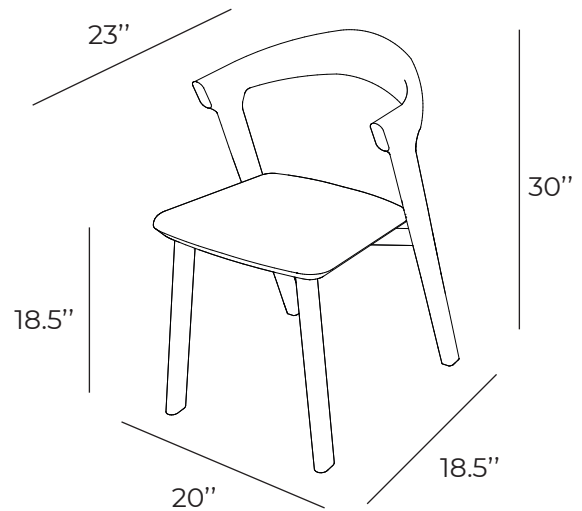

Tahora Dining Chair - Desert

PRODUCT DETAILS

SKU: 1042

Colors: Natural Oak

Materials: Beech wood frame, commercial grade vinyl

Seat Capacity: 350lbs.

Overall Dimensions: 20"W x 23"D x 30"H

Seat Depth: 18.5"

Seat Height: 18.5"

Seat Construction: Wooden Platform

Commercially Viable: Yes