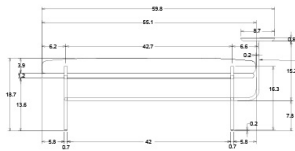

NUEVO

INNA OCCASIONAL

Dimensions: 59.8 X 19.3 X 23.8

Seat Height (Highest Point) 18.3

Seat Depth 19.3

Bench Top Thickness 3.5

Small Parcel: Small Parcel

Commercially Viable: Commercially viable

Swatch 1: SWOT100