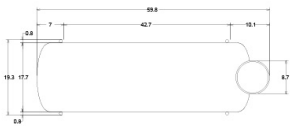

NUEVO

INNA OCCASIONAL

Dimensions: 59.8 X 19.3 X 23.8

Seat Height (Highest Point) 18.3

Seat Depth 19.3

Bench Top Thickness 3.5

Small Parcel: Small Parcel

Commercially Viable: Commercially viable

Swatch 1: SWOT100