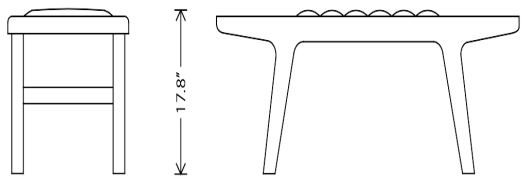

Colour:

BLACK NAUGAHYDE SEAT
WALNUT STAINED ASH
FRAME

Dimensions: 48 X 19.8 X 17.8

Seat Height (Highest Point) 17.8

Seat Depth 19.8

Bench Top Thickness 2.8

Small Parcel: Small Parcel

Commercially Viable: Commercially viable

Swatch 1: SWTA007

Swatch 2: SWEM019

Dist. Leg To Edge (Length-In): 7.3

Dist. Between Legs (Length-In): 29.8

Distance Between Legs (Length - Cm): 75.5

Distance Between Legs (Width - Cm): 48.3

Distance Between Legs (Width - In): 19

Distance From Leg To Edge (Length - Cm): 18.3

NUEVO

LUCIEN OCCASIONAL

Dimensions: 48 X 19.8 X 17.8

Seat Height (Highest Point) 17.8

Seat Depth 19.8

Bench Top Thickness 2.8

Small Parcel: Small Parcel

Commercially Viable: Commercially viable

Swatch 1: SWTA007

Swatch 2: SWEM019

← 19.8" →

← 47.3" →