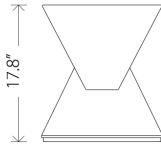

Colour:
BLACK VENEER WOOD
TOP

Dimensions: 15.8 X 15.8 X 17.8

Next Available Date 23-11-26
Po:

Small Parcel: Small Parcel

Commercially Viable: Commercially viable

Swatch 1: SWEM003

Table Top Bevel: 27 DEGRESS

GIZA SIDE

Dimensions: 15.8 X 15.8 X 17.8

Next Available Date 23-11-26
Po:

Small Parcel: Small Parcel

Commercially Viable: Commercially viable

Swatch 1: SWEM003

← 15.8" →

↑ 17.8" ↓

← 15.8" →

↑ 15.8" ↓