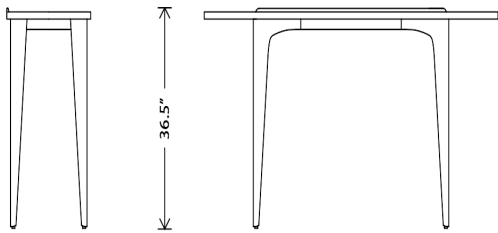

Small Parcel: Small Parcel

Commercially Viable: Commercially viable

Swatch 1: SWDA011

**Hardware Pack
Details:**

8 SCREWS AND 8
WASHERS

**Distance Underside
To Floor Cm:** 91.8

Table Top Bevel: 56

Table Top Radius: 47

**Table Top Thickness -
Cm:** 4

SALK CONSOLE

Dimensions: 63 X 18.5 X 36.5

**Distance Between
Legs Length** 43.3

**Distance Between
Legs Width** 18.3

**Distance Leg To
Edge - Length** 9.8

**Distance Leg To
Edge - Width** 2.8

Small Parcel: Small Parcel

Commercially Viable: Commercially viable

Swatch 1: SWDA011

← 17.8" →

← 63" →