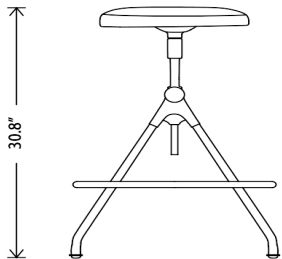

AKRON COUNTER

Dimensions:	16.5 X 16.5 X 26-30.8
Seat Height-Gas Lift Ext'd	30.8
Seat Height-Gas Lift Compress	26
Seat Depth	12
Next Available Date Po:	23-10-01
Small Parcel:	Small Parcel
Commercially Viable:	Commercially viable
Swatch 1:	SWDA025

← 22" →

↑ 30.8" ↓

← 22" →