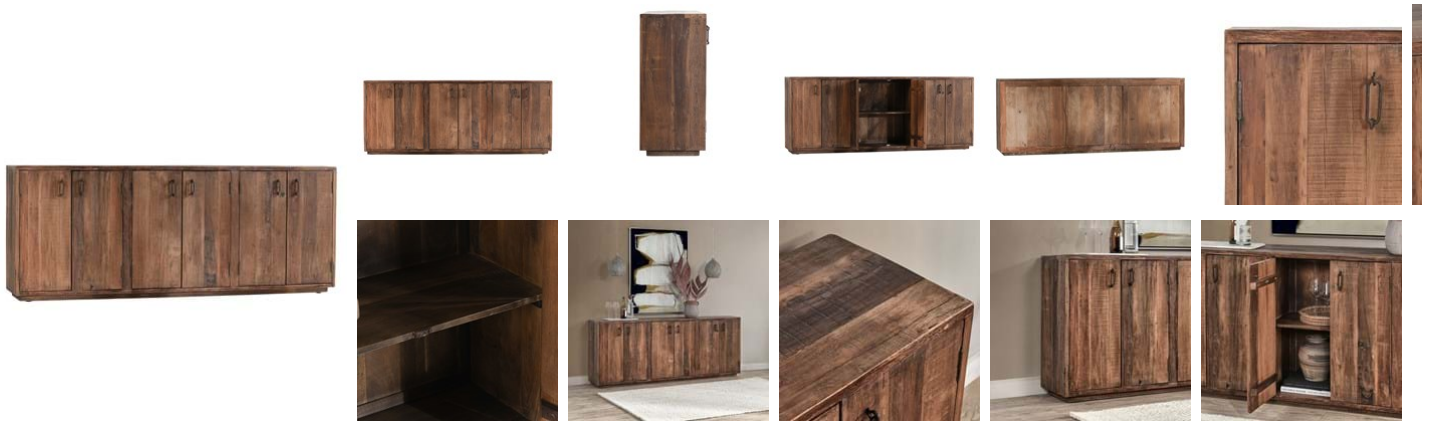

## Cleo Reclaimed Wood 6Dr Buffet Natural

#### Specifications

SKU : 59026963

Collection : Cleo

Materials : Reclaimed Wood

Dimensions : 88 W X 16 D X 35 H

Product Weight : 273

Product Cubic Feet : 38.02

Featuring antique black iron hardware and magnetic cabinet door catches.

Adjustable levelers under the plinth style base.

Fixed mango wood interior shelves.

Store and organize dishware, books, and other household items with 13"-15" deep shelves.