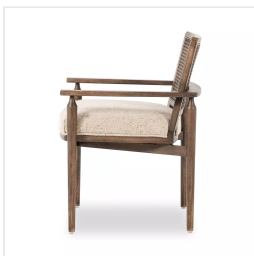

FOUR HANDS

Xavier Dining Armchair

Hasselt Taupe • 235754-002

Overview

An antique style is reimagined with a cane backing and sustainably made, stone-washed Belgian Linen™. Detailed with fluted tapered legs and smooth arms that wrap around the back for the look of a vintage market find. Naturally durable and soft to the touch, Libeco™-sourced linens are artisan-made and free of toxic chemicals.

Details

Overall Dimensions

24.00"w x 24.00"d x 32.75"h

Colors

Hasselt Taupe, Aged Almond, Aged Almond Cane

Materials

51% Linen, 49% Wool-Stonewash, Solid Parawood, Cane

Weight

24.25 lb

Volume

15.08 cu ft