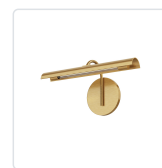

ASTRID WV316501

FIXTURE DIMENSIONS	W14-3/8" x H6-7/8" x E4-7/8"
HEIGHT FROM CENTER	4-5/8"
EXTENSION	4-7/8"
LIGHT SOURCE	LED with DC Driver
WATTAGE	5W
TOTAL LUMENS	735lm
DELIVERED LUMENS	UB-169lm; VB-175lm;
VOLTAGE	120V
COLOR TEMPERATURE	2700K
CRI (RA)	90CRI
DIMMABLE	Yes, TRIAC/ELV Dimmer (Not Included)
GLASS DETAILS	Clear Glass
SHADE DIMENSIONS	L14-3/8" x W2"
MATERIAL	Steel
INSTALL OPTIONS	Down Only; Wall;
LOCATION	Damp
CANOPY DIMENSIONS	D4-3/4" x E1/2"
CEC TITLE 24 JA8	Yes, JA8-2022
PAINT FINISH	UB01; VB01;

[D - Diameter, L - Length, W - Width, H - Height, E - Extension]

AVAILABLE FINISHES:

WV316501UBMS
Metal
Shade/Urban
Bronze

WV316501VBMS
Metal
Shade/Vintage
Brass

*For complete warranty terms, please visit: www.aloralighting.com/warranty