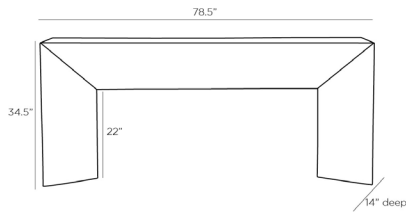

## JENISON CONSOLE

6807

H: 34.5 IN, W: 78.5 IN, D: 14 IN

Natural Blonde

Contract Suitable As Is

Rustic and modern, the Jenison Console makes a bold statement. Architectural and geometric, the natural blonde finish over wirebrushed oak wood brings a familiar natural element to a space. The angular form reveals a design that tapers from the outside in. Wood will vary.

### DIMENSIONS

Foot Print	W: 78.5 IN, D: 14 IN
Leg Height	22 IN