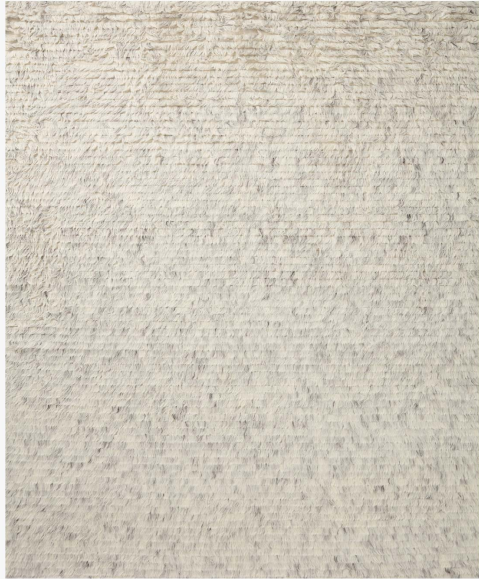

LOLOI

Email: customerservice@loloirugs.com

Phone: 972-585-5703