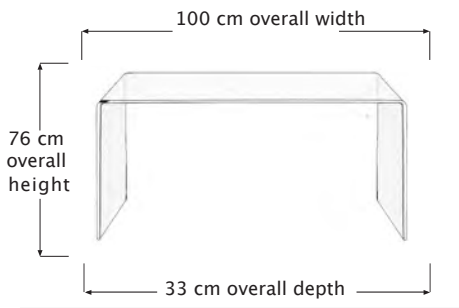

WAVE

CONDO CONSOLE TABLE

SSF21310

PRODUCT DIAGRAM

CARTON DIMENSIONS

SPECS & DIMENSIONS

WIDTH	100 CM
DEPTH	33 CM
HEIGHT	76 CM
WEIGHT	XX LBS
CUBIC FEET	XX.X CU.FT
#ITEM/CTN	1PC/1CTN

MATERIAL INFORMATION