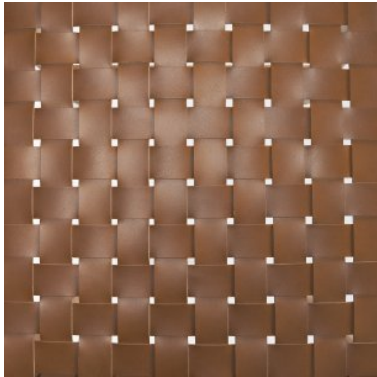

# MERCANA

Shane Brown Wood w/ Woven Brown Leather Dining Armchair  
**SKU: 70799**

## MATERIALS

Crafted from medium brown solid beech wood with full grain buffalo leather.

## LEATHER IS A NATURAL MATERIAL.

Animal hides and leather products may exhibit subtle variations in texture, color, and natural markings.

The Shane Dining Chair is crafted from solid beech wood in a medium brown stain and wire brush finish, complemented by a woven