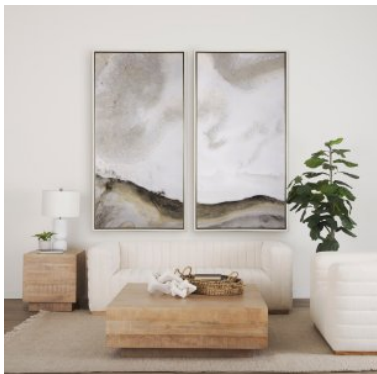

# MERCANA

Hayden Light Brown Wood End/Side Table  
**SKU: 70124**

## DESIGN

Contemporary Rustic

The light brown Hayden Square End/Side Table features a wooden box-like minimalist design on a recessed base, appearing