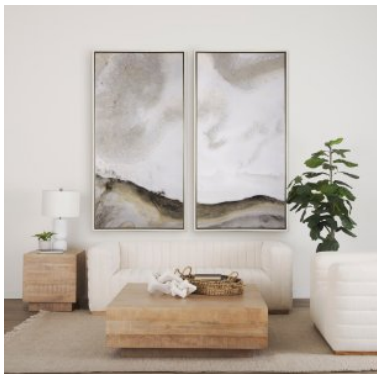

# MERCANA

Hayden Light Brown Wood Square Coffee Table  
**SKU: 70119**

## FINISH

The light brown finish adds a natural, organic softness

The light brown Hayden Square Coffee Table features a wooden box-like minimalist design on a recessed base, appearing