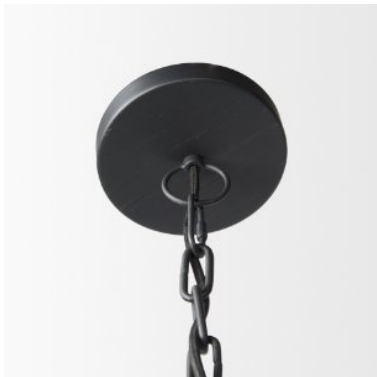

# MERCANA

Karina 39" Round Matte Black Hammered Metal Dome Pendant Light  
**SKU: 70058**

The Karina is a beautiful, hammered matte black domed pendant light that features a luxe, smooth gold-finished interior.

## Karina 39" Round Matte Black Hammered Metal Dome Pendant Light **SKU: 70058**