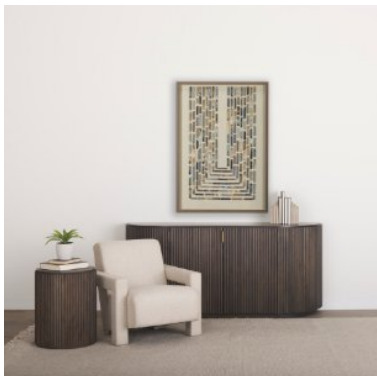

MERCANA

Terra 18L x 18W x 22H Dark Brown Wood Fluted Round Side Table
SKU: 69881

The rich dark brown color of the solid mango wood

A solid wood, contemporary side table that features a smooth oval top and a fluted oval base

The beautiful grain of the wood that shows through on the tabletop

Perfectly pairs with the Terra Coffee Table, Dining Table and Sideboard

Provides secretive storage solutions to keep your spaces tidy

AVAILABLE IN

1 Color

1 Size

4 Related Products

Explore Online

MERCANA

Terra 18L x 18W x 22H Dark Brown Wood Fluted Round Side Table
SKU: 69881

FEATURES & SPECIFICATIONS

DIMENSIONS & WEIGHT