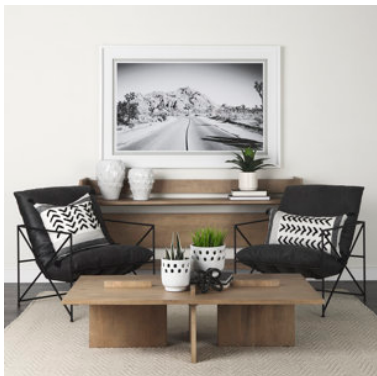

## Aida 56 x 34 Rectangular Light Brown Wood Coffee Table SKU: 69186

### UNIQUE + STURDY LEGS

Aida is a sturdy coffee table featuring four wide legs that protrude through the table top, making this piece unique in design style.

### SMOOTH LOOK AND FEEL

Aida is crafted from solid mango wood, finished in a light brown tone and sanded smooth.

### INSPIRED DESIGN

The designers of the Aida Collection have a minimalist styled home in mind, incorporating clean cut lines and wooden construction that well suit relaxed, contemporary designed dining rooms and living areas.