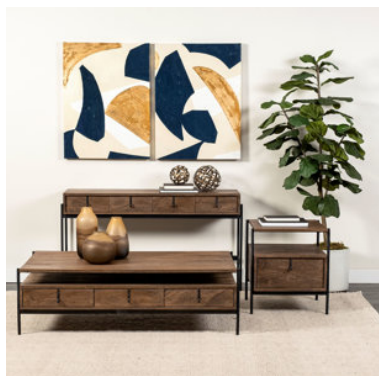

MODERN INSPIRED DESIGN

Its straightforward design makes it easy to incorporate the Glenn into no-fuss, modern spaces.

AVAILABLE IN

1 Color

1 Size

6 Related Products

Explore Online