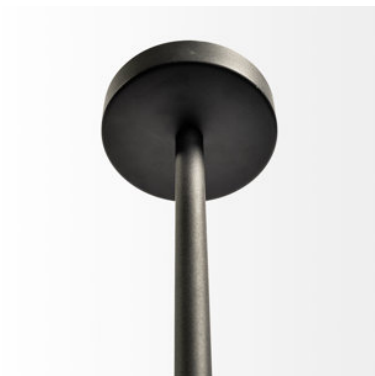

MERCANA

Nelly 60x74 Black Metal Pipe White Shade Three Bulb Chandelier Light
SKU: 68967

PREMIUM COMPOSITION

The Nelly is expertly crafted from fabric and metal components that ensure sturdiness and stability.

SUPERIOR FINISH

Featuring a cream-toned fabric shade and a matte-black metal base, the Nelly is a posh lighting fixture that boasts of a superior polish guaranteed to add a touch of panache to any space and setting.

MODERN/COASTAL INSPIRED DESIGN

Designed to be an instant head-turner in modern or coastal spaces, the Nelly flaunts clean lines and a unique design that is complemented by its radiant finish.

The Nelly is a spectacular, coastal-inspired island chandelier that is guaranteed to set the ambiance right for every

AVAILABLE IN

1 Color

1 Size

Explore Online

MERCANA

Nelly 60x74 Black Metal Pipe White Shade Three Bulb Chandelier Light **SKU: 68967**

FEATURES & SPECIFICATIONS

Chandeliers Fixture Design	Candle Style
Chandeliers Number of Lights	3
Chandeliers Number of Tiers	1