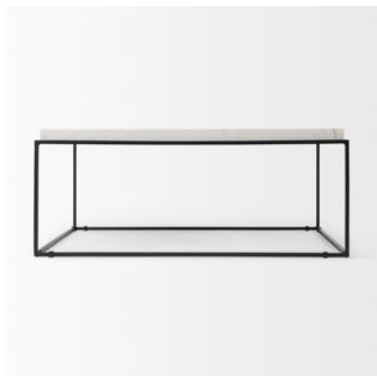

MERCANA

Nathan 36"x36" Square White Marble Top Black Metal Base Coffee Table SKU: 68842-AB

MARBLE AND METAL

This coffee table comprises a lipped, marble top that rests upon a square iron frame - a simple design that packs a stylish punch!

A square coffee table with a marble tray top

WHITE AND BLACK FINISH

The white marble top has subtle cream undertones with gray and beige veining throughout, while the iron frame has an unfussy matte black finish.

*Marble is a natural material. Each piece has its own beautiful intricacies, and some may carry naturally occurring fissures. Please expect variations in color and texture.

TRAY-TOP DESIGN

The tabletop has high, tray-like edges that will keep objects where they belong.

Nathan 36"x36" Square White Marble Top Black Metal Base Coffee Table SKU: 68842-AB

FEATURES & SPECIFICATIONS

Base Type	Frame
Storage Included?	No
Product Type	Tray Top
Number of Tables Included	1
Shelves Included?	No
Drawers Included?	No
Cabinets Included?	No