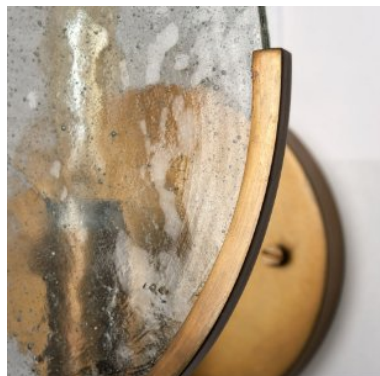

MERCANA

Rubeus I 5.5x 9 Brass Toned Metal w/Frosted Glass Circular Wall Sconce
SKU: 68400

PREMIUM COMPOSITION

The Rubeus I is expertly crafted from metal and frosted glass components that complement each other, resulting in a luxurious wall sconce that is not only visually enticing but also sturdy and substantial.

SUPERIOR FINISH

Finished in a premium, antiqued-brass polish that is complemented by a round, frosted glass shade, the Rubeus I looks gorgeous in any space and setting.

SINGLE LIGHT

The Rubeus I uses one 40 Watt rated, E12 bulb that helps cast a warm, ambient glow. Bulb available for purchase separately.

ELEGANT INSPIRED DESIGN

Designed to be an instant head-turner in elegant spaces, the Rubeus I flaunts clean lines and a minimalist design, which when complemented by its unique, frosted glass shade, makes it the perfect addition to any elegantly styled space.

The Rubeus I is a spectacular wall sconce crafted from antiqued-brass toned metal and featuring a frosted glass bulb shade.

AVAILABLE IN

1 Color

1 Size

Explore Online

MERCANA

Rubeus I 5.5x 9 Brass Toned Metal w/Frosted Glass Circular Wall Sconce **SKU: 68400**