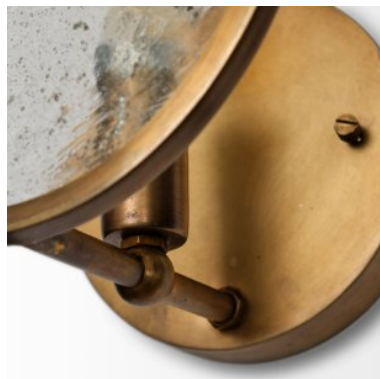

MERCANA

Rubeus I 5.5x 9 Brass Toned Metal w/Frosted Glass Circular Wall Sconce
SKU: 68400

PREMIUM COMPOSITION

The Rubeus I is expertly crafted from metal and frosted glass components that complement each other, resulting in a luxurious wall sconce that is not only visually enticing but also sturdy and substantial.

SUPERIOR FINISH

Finished in a premium, antiqued-brass polish that is complemented by a round, frosted glass shade, the Rubeus I looks gorgeous in any space and setting.

SINGLE LIGHT

The Rubeus I uses one 40 Watt rated, E12 bulb that helps cast a warm, ambient glow. Bulb available for purchase separately.

ELEGANT INSPIRED DESIGN

Designed to be an instant head-turner in elegant spaces, the Rubeus I flaunts clean lines and a minimalist design, which when complemented by its unique, frosted glass shade, makes it the perfect addition to any elegantly styled space.

The Rubeus I is a spectacular wall sconce crafted from antiqued-brass toned metal and featuring a frosted glass bulb shade.

AVAILABLE IN

1 Color

1 Size

Explore Online

MERCANA

Rubeus I 5.5x 9 Brass Toned Metal w/Frosted Glass Circular Wall Sconce **SKU: 68400**