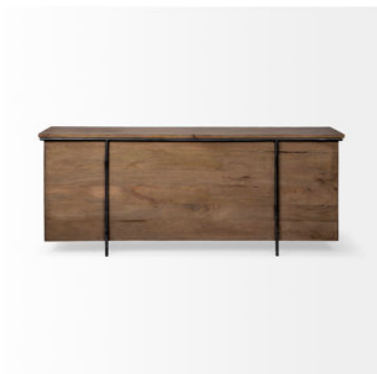

MERCANA

Maddox IV 80x19 Brown Solid Wood Black Metal Accent 4 Door Cabinet Sideboard
SKU: 67845

The Maddox is a spectacular, contemporary wooden sideboard with a sophisticated finish that features four cabinets with

AMPLE STORAGE

Featuring four cabinets fitted with shelves, the Maddox offers ample space for all your favorite items.

SUPERIOR FINISH

The metal frame on the Maddox is finished in a matte-black tone which is complemented by the natural, medium-brown polish on the wooden body. This unique combination of dark metal and natural wood gives this amazing sideboard an unsurpassed look.

MODERN INSPIRED DESIGN

Designed to suit contemporary spaces, the Maddox flaunts a sleek silhouette and clean lines that contribute to its unsurpassed, modern visuals.

AVAILABLE IN

1 Color

1 Size

4 Related Products

Explore Online

MERCANA

Maddox IV 80x19 Brown Solid Wood Black Metal Accent 4 Door Cabinet Sideboard SKU: 67845

FEATURES & SPECIFICATIONS

Product Type	Sideboard
Number of Doors	4
Locking Doors	No
Door Hinge	Concealed
Sliding Doors	No
Cabinets Included	Yes
Shelves Included	Yes
Number of Interior Shelves	3
Number of Exterior Shelves	0
Adjustable Shelves	No but Removable
Drawers Included	No
Number of Drawers	0
Felt Lined Drawers	No
Silverware Tray	No
Is this product scratch- or abrasion-resistant?	No
Is the product water resistant or waterproof?	Yes
Open Storage	Yes
Cable Management	No
Wine Rack	No
750ml Wine Rack Bottle Capacity	0
Removable Wine Rack?	No
Stemware Rack	Yes
Light Included?	No
Bulb Type	Not Applicable
Bulb Included?	No
Maximum Wattage	Not Applicable
Tipover Restraint Device Included?	No
Wheels / Casters Included?	No