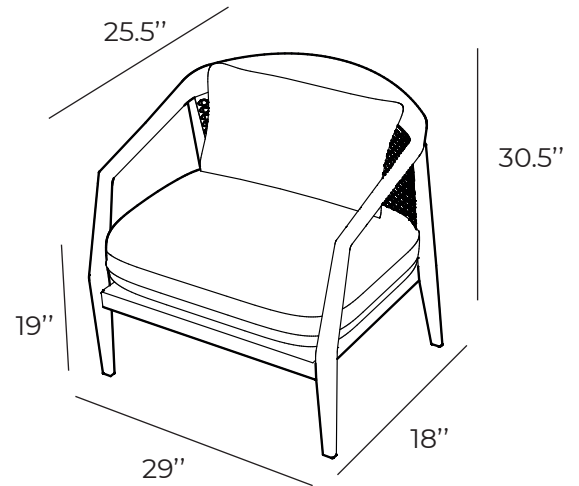

Nayiri Lounge Chair

PRODUCT DETAILS

SKU: 1010

Colors: Real Dark Walnut

Materials: Beech wood frame, commercial grade fabric

Seat Capacity: 350lbs.

Overall Dimensions: 29"W x 25.5"D x 30.5"H

Seat Depth: 18"

Seat Height: 19"

Seat Construction: Wooden Platform

Commercially Viable: Yes