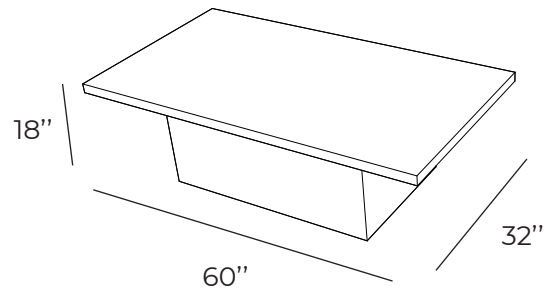

Kai Coffee Table

PRODUCT DETAILS

SKU: 1040

Colors: Matte Black

Materials: Mdf with Beech Veneer Frame

Commercially Viable: Yes

Overall Dimensions: 60"W x 32"D x 18"H