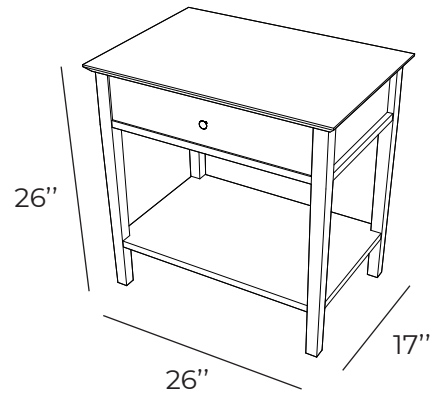

Femi Nightstand

PRODUCT DETAILS

SKU: 1029

Colors: Venezia

Materials: Mdf with Beech Veneer Frame

Commercially Viable: Yes

Overall Dimensions: 26"W x 17"D x 26"H

*2 year Warranty on manufacturer defects