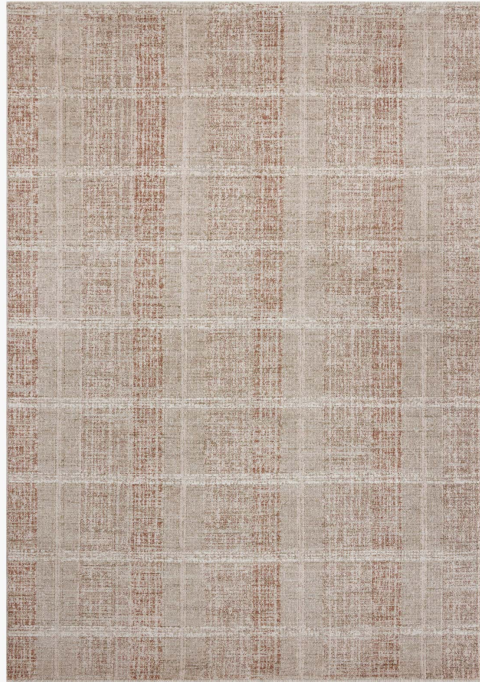

LOLOI

Email: customerservice@loloirugs.com

Phone: 972-585-5703