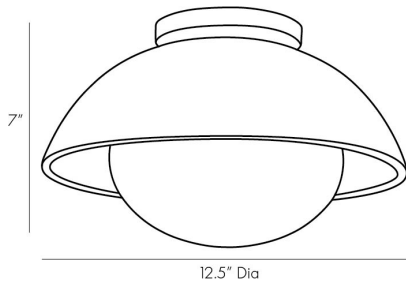

## GLAZE SMALL FLUSH MOUNT

WORKSHOP

DA49003

H: 7 IN, Dia: 12.50 IN

Blackened Steel, Ivory Stained Crackle

Ceramic

Contract Suitable As Is

The Glaze Small Flushmount light pairs soft opal frosted glass with a satiny ceramic shade elevated by a fine, subtle ivory stained crackle inspired by hand-crafted tableware and fine ceramics that reveal the hand of the maker. Compelling enough to stand alone, the small flushmount also offers endless possibilities when installed in multiples or in combination with the Glaze large flushmount fixture and Glaze sconces.

### DIMENSIONS

Canopy	H: .5 IN, Dia: 5.00 IN
--------	------------------------

### SHIPPING

Product Weight	5.5 LBS
Gross Weight 1	7.8 LBS
Shipping Box 1	H: 15 IN, L: 13.5 IN, W: 15.5 IN