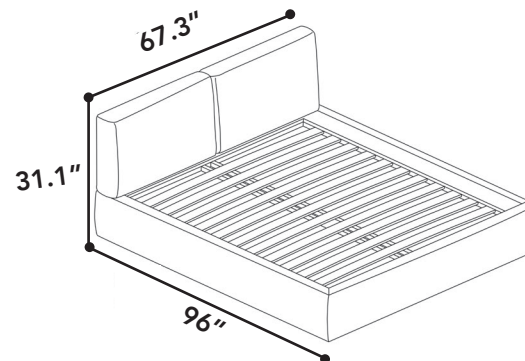

Cloud 9

king bed

size

83" x 96" x 31"

packaging details

# of boxes	4
qty. / box	1
box size 1	81.1" x 13" x 32.3" gw: 32 kg | nw: 30 kg | cuft: - | cbm: 0.56
box size 2	81.3" x 39.8" x 4.7" gw: 23 kg | nw: 21 kg | cuft: - | cbm: 0.25
box size 3	60.2" x 10.6" x 6.7" gw: 10 kg | nw: 9 kg | cuft: - | cbm: 0.07
box size 4	94.5 x 11.8" x 8.3" gw: 29 kg | nw: 28 kg | cuft: - | cbm: 0.15

queen bed

size

67" x 96" x 31"

packaging details

# of boxes	4
qty. / box	1
box size 1	69.3" x 13" x 32.3" gw: 30 kg | nw: 32 kg | cuft: - | cbm: 0.48
box size 2	61.8" x 81.5" x 3.1" gw: 19 kg | nw: 18 kg | cuft: - | cbm: 0.26
box size 3	60.2" x 10.6" x 6.7" gw: 10 kg | nw: 9 kg | cuft: - | cbm: 0.07
box size 4	94.5" x 11.8" x 8.3" gw: 26 kg | nw: 28 kg | cuft: - | cbm: 0.15

queen bed, king bed

color

grey chenille, cream boucle

technical details

pine and polywood frame

glued, screwed and stapled joinery

QUEEN: