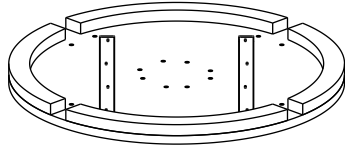

MOE'S

h o m e c o l l e c t i o n

ASSEMBLY INSTRUCTIONS

FOLKE ROUND COFFEE TABLE LIGHT BROWN

BC-1117-21

THANK YOU FOR YOUR PURCHASE!

PART LIST

A

Top = 1 pc

B

Long Leg = 1 pc

C

Short Leg = 2 pcs

HARDWARE LIST

1. Bolt

M6 16 pcs

2. Spring washer

M6.5 16 pcs

3. Flat washer

M6.5 16 pcs

4. Allen key

1 pc

NOTES.

Thank you for purchasing this quality product! Be sure to check all packing material carefully for small part that may have come loose inside the carton during shipping.