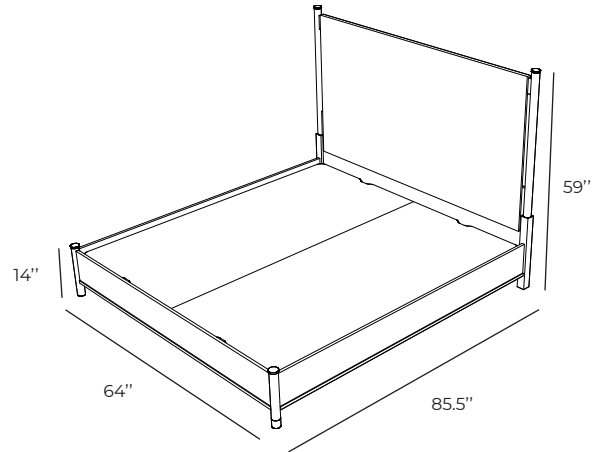

Allegra Bed - Queen

PRODUCT DETAILS

SKU: 1026

Colors: Venezia

Materials: Upholstered Head Board, Mdf with Beech Veneer Frame

Commercially Viable: Yes

Overall Dimensions: 64"W x 85.5"D x 59"H