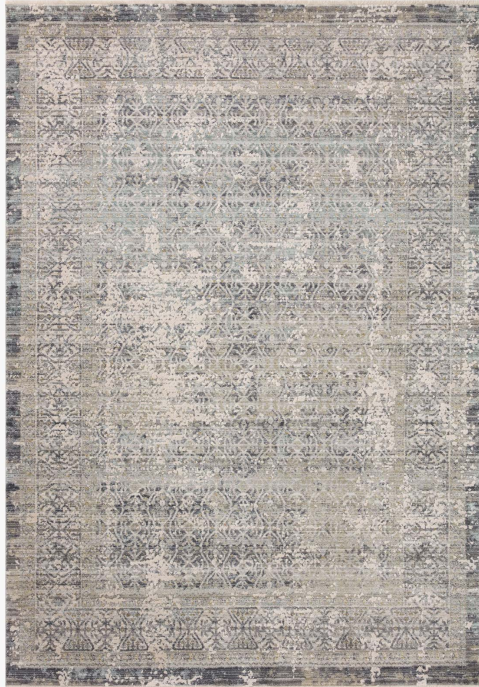

Email: customerservice@loloirugs.com

Phone: 972-585-5703

Alie Collection

ALE-04 AL Sky / Stone

Amber Lewis x Loloi

Power Loomed
90% Polyester | 10% Polypropylene Pile
Made in Turkey

DETAILS

Pile Height: 0.13"
Backing: Cotton

SIZE

18" x 18" Sample

2'-3" x 3'-10"

2'-7" x 7'-9"

2'-7" x 10'-0"

5'-3" x 5'-3" Round

2'-7" x 12'-0"

5'-3" x 7'-9"

7'-10" x 7'-10" Round

7'-10" x 10'

9'-6" x 13'-1"

11'-6" x 15'-7"