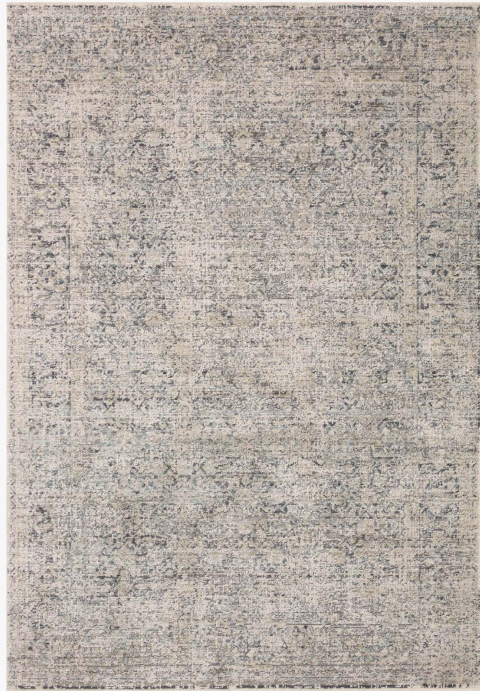

LOLOI

Email: customerservice@loloirugs.com

Phone: 972-585-5703