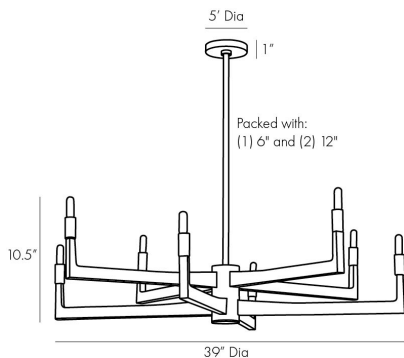

ARTERIOS

GRIFF CHANDELIER

89485

H: 19 IN, Dia: 39.00 IN

Antique Brass

Contract Suitable As Is

Sleek, modern and unexpectedly full of texture, the Griff delivers an unrivaled dynamic to a space. Its slender profile is composed of solid steel, which has been finished in antique brass and chiseled with a chattered detail that lends a handcrafted character to the piece. A focal point for any modern setting, though we see this chandelier styled over a dining table. For a larger tablescape, try hanging in multiples to maximize

APPEARANCE

Material	Steel
Finish	Antique Brass
Finish Will Vary	true
Top Coat/Sealant	true

DIMENSIONS

Chandelier	H: 10.5 IN, Dia: 39.00 IN
Minimum Hanging Height	19 IN
Maximum Hanging Height	49 IN
Canopy	H: 1 IN, Dia: 5.00 IN

WIRING

Rating	Damp
Cord	10 FT, Clear/Silver, SVT
Socket	8, Type B - E12
Maximum Watt	60
Voltage	110-120 V

CERTIFICATIONS

Certifications	Mexico Australia, EU, United Kingdom, Middle East, United States, Canada
----------------	---

COMPLIANCY

UL/ETL	Yes
CB	Yes
RoHS	true

SHIPPING

Product Weight	13.4 LBS
Gross Weight 1	28 LBS
Shipping Box 1	H: 43 IN, L: 43 IN, W: 14.5 IN

REPLACEMENT PARTS

Replacement Part 1	PIPE-232
Replacement Part 1 Dim	(1) 6", (1) 12"
Replacement Part 2	CANOPY-497
Replacement Part 2 Dim	1" x 5"