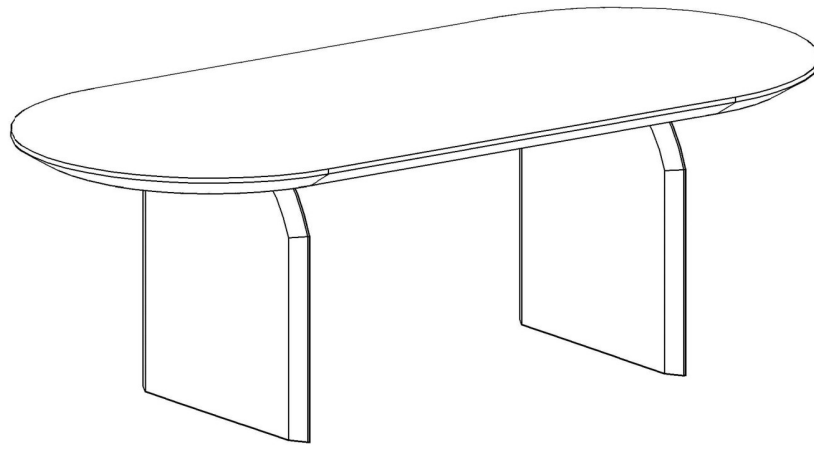

MERCANA

ART | FURNITURE | LIGHTING | DECOR

item 70559

name Isla

size 86.5x39x30 in

Different by design. 
www.mercana.com

3250 189th Street
Surrey BC, Canada
V3Z 0L5

e: artinfo@mercana.com
p: 800.461.1666
f: 888.919.1666