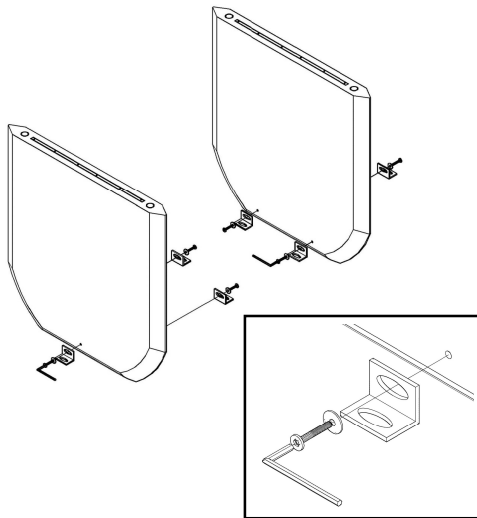

1.   A (X-6) B (X-6) C D (X-6)