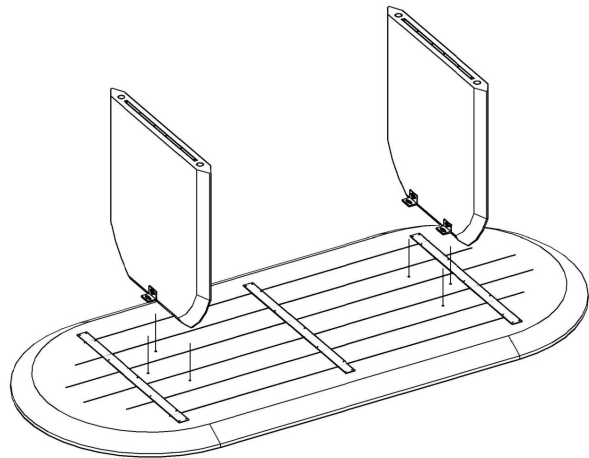

MERCANA

ART | FURNITURE | LIGHTING | DECOR

item 70559

name Isla

size 86.5x39x30 in

Different by design. 
www.mercana.com

3250 189th Street
Surrey BC, Canada
V3Z 0L5

e: artinfo@mercana.com
p: 800.461.1666
f: 888.919.1666

1. A (X-6) B (X-6) C D (X-6)

2.

3. A (X-6) B (X-6) C

4.