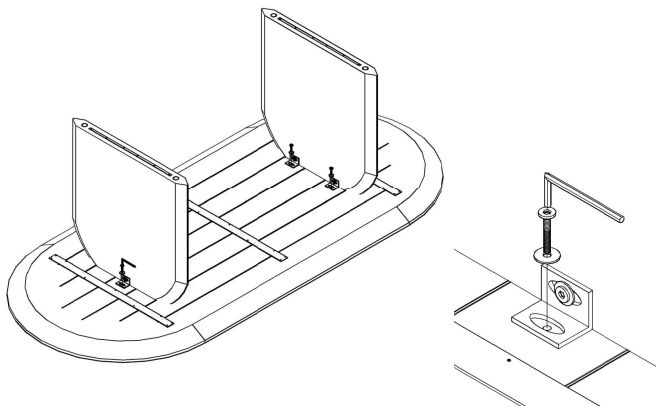

MERCANA

ART | FURNITURE | LIGHTING | DECOR

item 70559

name Isla

size 86.5x39x30 in

Different by design. 
www.mercana.com

3250 189th Street
Surrey BC, Canada
V3Z 0L5

e: artinfo@mercana.com
p: 800.461.1666
f: 888.919.1666

1. A (X-6) B (X-6) C D (X-6)

2.

3. A (X-6) B (X-6) C

4.