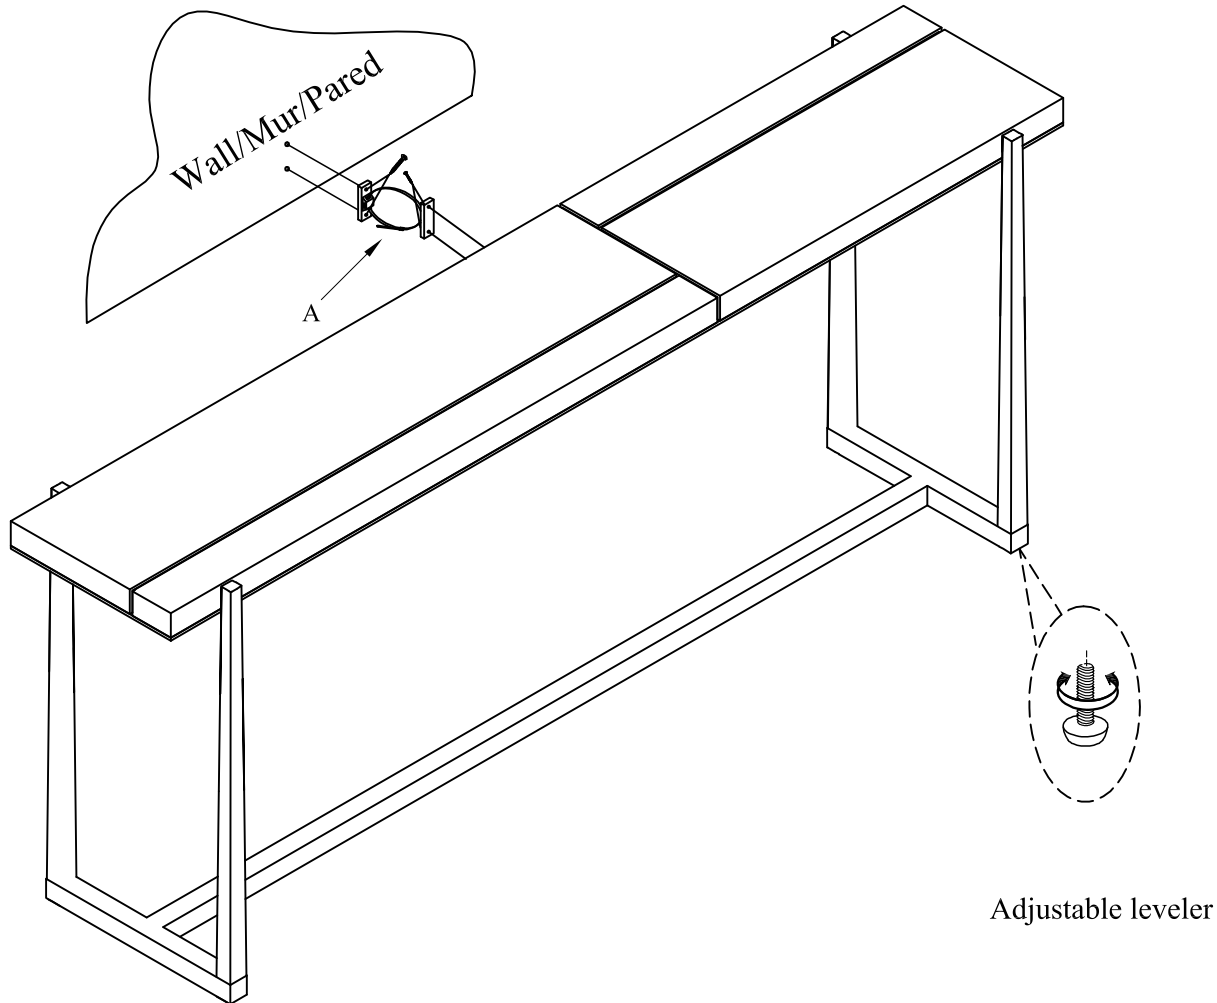

Item: 6033-80151-94 Stone and Metal Console

Thank you for purchasing this quality product. Be sure to unpack carefully looking for small parts which may have come loose during shipment.

Read all instruction and study the drawing carefully before starting the assembly process:

HARDWARE PACK

NO	DRAWING	DESCRIPTION	SIZE	Q'TY
A		Anti tip hardware pack		1SET

Adjust levelers if needed, to level case on uneven floor