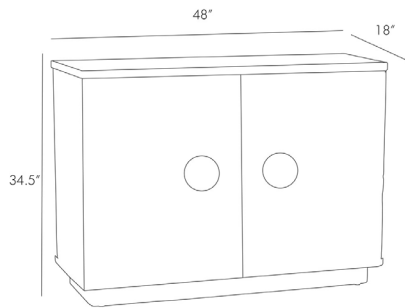

ARTERIOS

KENNEDY CHEST

5512

H: 34.5 IN, W: 48 IN, D: 18 IN

High Gloss Black Lacquer

Contract Suitable As Is

The high gloss finish on this black lacquered oak chest takes things up a notch. Perfectly radiused corners and oversized antique brass hardware intensify the sleek design. Two drawers and adjustable shelves provide ample storage.

APPEARANCE

Material	Brass, Oak
Material Type	Cast
Finish	Antique Brass
Top Coat/Sealant	true

DIMENSIONS

Shelf	11.5 IN H: 1 IN, W: 21 IN, D: 14.5 IN
-------	--

SHIPPING

Shipping Requirements	TruckShip
Product Weight	194.5 LBS
Gross Weight 1	214 LBS
Shipping Box 1	H: 40 IN, L: 22 IN, W: 50 IN