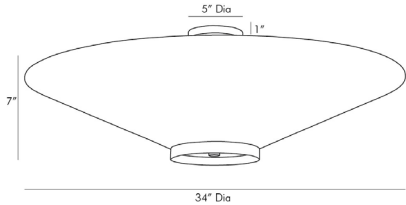

ARTERIOS

DECKER SEMI-FLUSH

49381

H: 12 IN, Dia: 34.00 IN

Antique Brass

Contract Suitable As Is

A light solution for lovers of craftsman-style has arrived with this semi-flush mount. Showcasing a polished profile the Decker features a white linen shade in an exaggerated scale with an antique brass bottom ring that helps diffuse light while adding an elegant element to its modest form. We imagine this piece over a round dining table. For rectangular tables we recommend styling with a pair. Damp-rated, although limited

APPEARANCE

Material	Linen, Steel
Finish	Antique Brass, White
Top Coat/Sealant	false

DIMENSIONS

Pendant	H: 7 IN, Dia: 34.00 IN
Minimum Hanging Height	12 IN
Maximum Hanging Height	16 IN
Canopy	H: 1 IN, Dia: 5.00 IN

WIRING

Rating	Damp
Cord	8 FT, Black/White, SVT
Socket	3, Type B=-E12 Other
Maximum Watt	40
Voltage	110-120 V

CERTIFICATIONS

Certifications	Mexico United States, Canada
----------------	---------------------------------

COMPLIANCY

UL/ETL	Yes
RoHS	true

SHIPPING

Product Weight	6 LBS
Gross Weight 1	12.1 LBS
Shipping Box 1	H: 37.5 IN, L: 42.8 IN, W: 11.5 IN

REPLACEMENT PARTS

Replacement Part 1	CANOPY-438
Replacement Part 1 Dim	1x5