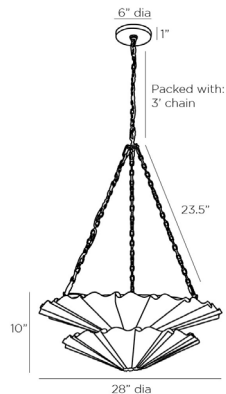

ARTERIOS

KATYA CHANDELIER

42040
H: 35.5 IN, Dia: 28.00 IN
Vintage Brass
Contract Suitable As Is

This artistic chandelier of ruffled vintage brass is truly unique. The layered construction is composed of vintage brass sheets formed by hand, making each layer one-of-a-kind. Nine lights are housed between the layered design and work to soften the light while delivering extra shine to a space. Finish will vary. Additional chain available (CHN-255). Damp-rated, although limited covered outdoor areas may affect finish.

APPEARANCE

Material	Brass
Finish	Vintage Brass
Finish Will Vary	true
Top Coat/Sealant	true

DIMENSIONS

Chandelier	H: 10 IN, Dia: 28.00 IN
Minimum Hanging Height	35.5 IN
Maximum Hanging Height	71.5 IN
Canopy	H: 1 IN, Dia: 6.00 IN

WIRING

Rating	Damp
Cord	10 FT, Clear/Silver, SVT
Socket	9, Type A - E26
Maximum Watt	40
Voltage	110-120 V

CERTIFICATIONS

Certifications	Mexico United States, Canada
----------------	---------------------------------

COMPLIANCY

UL/ETL	Yes
RoHS	true

SHIPPING

Product Weight	24 LBS
Gross Weight 1	39.6 LBS
Shipping Box 1	H: 19 IN, L: 33 IN, W: 33 IN

REPLACEMENT PARTS

Replacement Part 1	CHN-255
Replacement Part 1 Dim	3'
Replacement Part 2	CANOPY-544
Replacement Part 2 Dim	1" x 6"