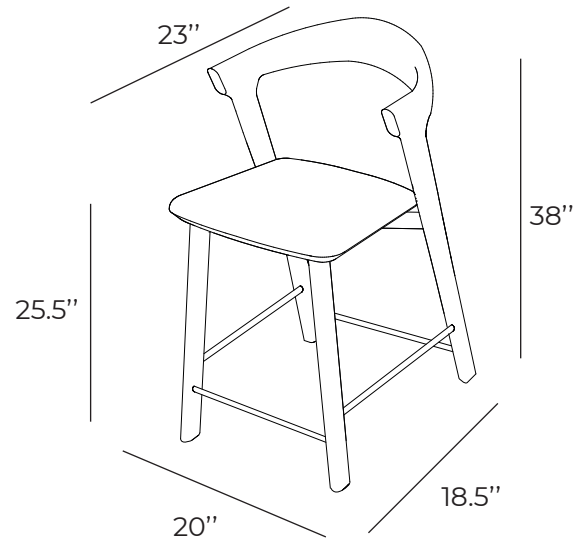

## Tahora Counter Stool - Black

### PRODUCT DETAILS

**SKU:** 1045

**Colors:** Matte Black

**Materials:** Beech wood frame, commercial grade vinyl

**Seat Capacity:** 350lbs.

**Overall Dimensions:** 20"W x 23"D x 38"H

**Seat Depth:** 18.5"

**Seat Height:** 25.5"