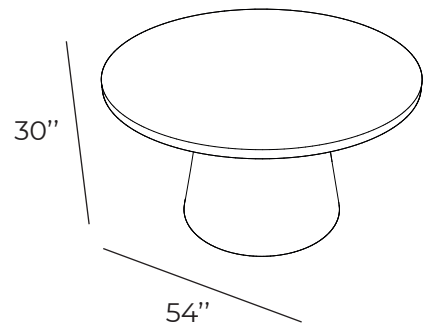

Maral Dining Table

PRODUCT DETAILS

SKU: 1035

Colors: Venezia

Materials: Mdf with Beech Veneer Frame

Commercially Viable: Yes

Overall Dimensions: Dia 54" x 30"H