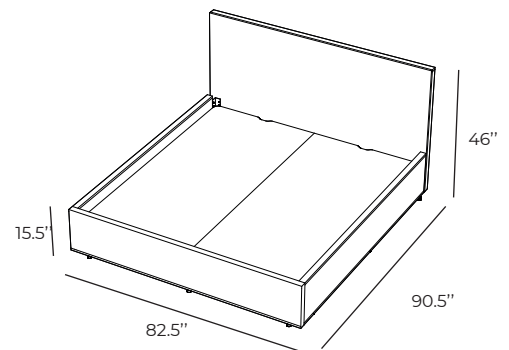

## Isla Bed - King

---

### PRODUCT DETAILS

**SKU:** 1025

**Colors:** Aria 94712

**Materials:** Upholstered Head Board, Mdf with Beech Veneer Frame

**Commercially Viable:** Yes

**Overall Dimensions:** 82.5"W x 90.5"D x 15.5"H

---