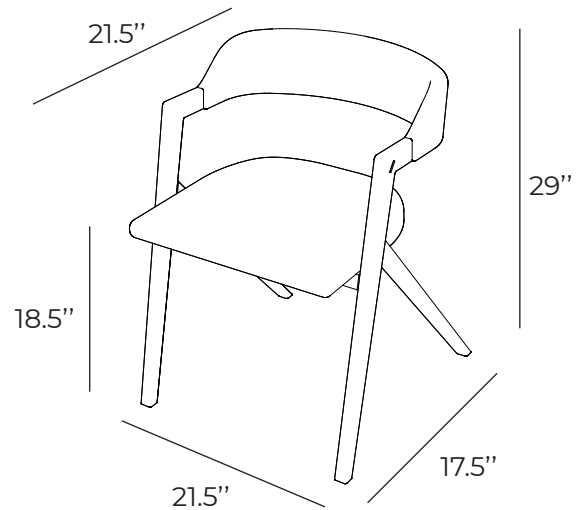

## Davit Dining Chair

### PRODUCT DETAILS

**SKU:** 1005

**Colors:** Real Dark Walnut

**Materials:** Beech wood frame, commercial grade vinyl

**Seat Capacity:** 350lbs.

**Overall Dimensions:** 21.5"W x 21.5"D x 29"H

**Seat Depth:** 17.5"

**Seat Height:** 18.5"

**Seat Construction:** Wooden Platform

**Commercially Viable:** Yes

\*2 year Warranty on manufacturer defects

[www.daladecor.com](http://www.daladecor.com)

(613) 693-0770