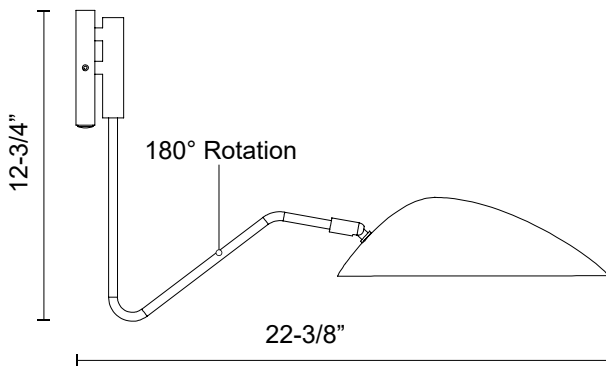

alora mood

P. 1.855.855.8926

CANADA: 19054 28TH Avenue Surrey - BC V3Z 6M3

USA: 3035 E. Lone Mountain Rd - Las Vegas, NV, 89081

OSCAR WV550006

FIXTURE DIMENSIONS	W6-1/8" x H12-3/4" x E22-3/8"
HEIGHT FROM CENTER	10-1/2"
EXTENSION	22-3/8"
LAMP TYPE	E26
MAX WATTAGE	60W
BULB QTY	1
BULBS INCLUDED	No
VOLTAGE	120V
SHADE DIMENSIONS	L11-1/8" x W6-1/8" x H3-1/4"
MATERIAL	Aluminum; Steel;
INSTALL OPTIONS	Down Only; Wall;
LOCATION	Damp
CANOPY DIMENSIONS	D4-3/4" x H7/8"
BRAND	Alora Mood

[D - Diameter, L - Length, W - Width, H - Height, E - Extension]

AVAILABLE FINISHES:

WV550006WHAG

Aged Gold/White

WV550006MBAG

Aged Gold/Matte
Black

*For complete warranty terms, please visit: www.aloralighting.com/warranty