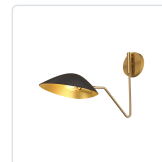

alora mood

P. 1.855.855.8926

CANADA: 19054 28TH Avenue Surrey - BC V3Z 6M3

USA: 3035 E. Lone Mountain Rd - Las Vegas, NV, 89081

OSCAR WV550006

FIXTURE DIMENSIONS	W6-1/8" x H12-3/4" x E22-3/8"
HEIGHT FROM CENTER	10-1/2"
EXTENSION	22-3/8"
LAMP TYPE	E26
MAX WATTAGE	60W
BULB QTY	1
BULBS INCLUDED	No
VOLTAGE	120V
SHADE DIMENSIONS	L11-1/8" x W6-1/8" x H3-1/4"
MATERIAL	Aluminum; Steel;
INSTALL OPTIONS	Down Only; Wall;
LOCATION	Damp
CANOPY DIMENSIONS	D4-3/4" x H7/8"
BRAND	Alora Mood

[D - Diameter, L - Length, W - Width, H - Height, E - Extension]

AVAILABLE FINISHES:

WV550006WHAG

Aged Gold/White

WV550006MBAG

Aged Gold/Matte
Black

*For complete warranty terms, please visit: www.aloralighting.com/warranty