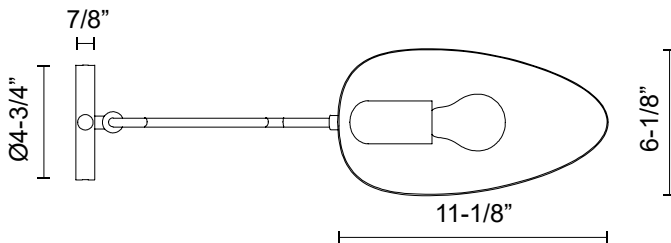

alora mood

P. 1.855.855.8926

CANADA: 19054 28TH Avenue Surrey - BC V3Z 6M3

USA: 3035 E. Lone Mountain Rd - Las Vegas, NV, 89081

OSCAR WV550006

FIXTURE DIMENSIONS	W6-1/8" x H12-3/4" x E22-3/8"
HEIGHT FROM CENTER	10-1/2"
EXTENSION	22-3/8"
LAMP TYPE	E26
MAX WATTAGE	60W
BULB QTY	1
BULBS INCLUDED	No
VOLTAGE	120V
SHADE DIMENSIONS	L11-1/8" x W6-1/8" x H3-1/4"
MATERIAL	Aluminum; Steel;
INSTALL OPTIONS	Down Only; Wall;
LOCATION	Damp
CANOPY DIMENSIONS	D4-3/4" x H7/8"
BRAND	Alora Mood

[D - Diameter, L - Length, W - Width, H - Height, E - Extension]

AVAILABLE FINISHES:

WV550006WHAG

Aged Gold/White

WV550006MBAG

Aged Gold/Matte
Black

*For complete warranty terms, please visit: www.aloralighting.com/warranty