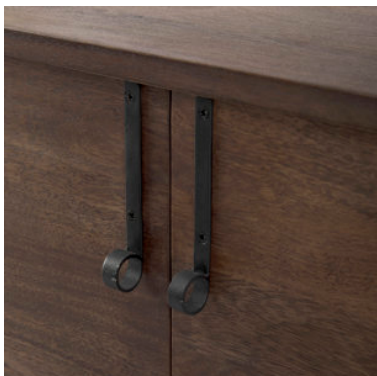

MERCANA

Glenn 38L x 16W x 30H Dark Brown Wood w/ Black Iron Frame, 2 Door Accent Cabinet
SKU: 69194

SOLID WOOD AND METAL CONSTRUCTION

This modern accent cabinet features a Mango wood body with two doors and two interior shelves that run along the length of the cabinet. The body is supported off the floor by a sturdy, iron frame that reduces its visual weight.

DARK BROWN AND BLACK FINISH

The wood is smooth textured in a dark brown finish that lets its natural character show through. The iron legs have an unfussy, matte black finish.

EYE-CATCHING HARDWARE

The doors are furnished with looped, iron handles - a small detail that packs a big visual punch!

MODERN INSPIRED DESIGN

Its clean, linear design makes it easy to incorporate the Glenn into no-fuss, modern spaces.

A straightforward accent cabinet furnished with eye-catching hardware

AVAILABLE IN

1 Color