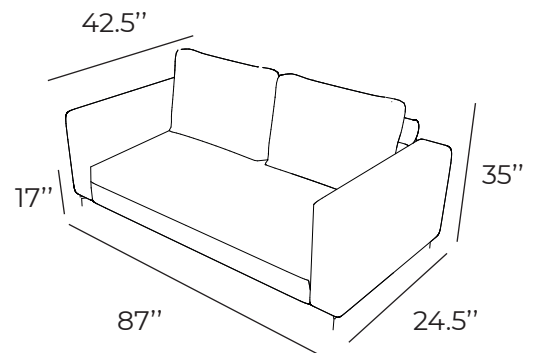

Keeva Sofa

PRODUCT DETAILS

SKU: 1021

Colors: Matte Black

Materials: Metal Powder Coated Legs, Wood Frame

Seat Capacity: 350lbs.

Overall Dimensions: 87\"W x 42.5\"D x 35\"H

Seat Depth: 24.5\"

Seat Height: 17\"

Seat Construction: Wooden Platform

Commercially Viable: Yes