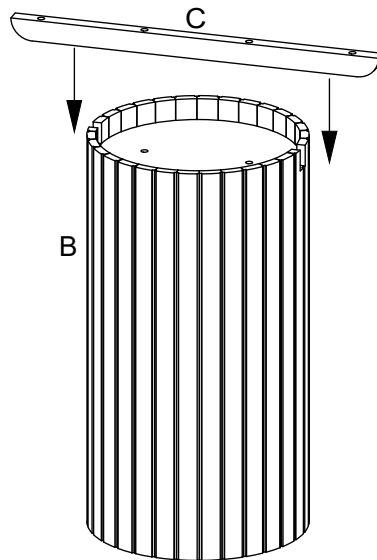

PARTS AND HARDWARE.

NOTES.

Thank you for purchasing this quality product! Be sure to check all packing material carefully for small part that may have come loose inside the carton during shipping.

CAUTION: The item is heavy, assembly should be performed by two people.

STEP 1.

STEP 2.

STEP 3.