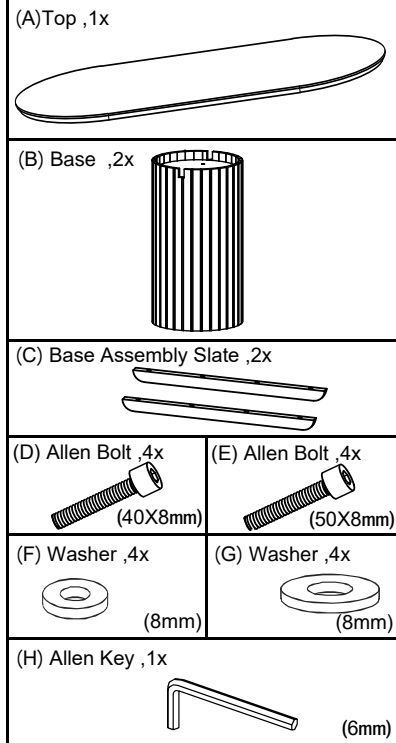

MOE'S

home collection

ASSEMBLY INSTRUCTIONS.

POVERA DINING TABLE

JD-1045-02

THANK YOU FOR YOUR PURCHASE!

PARTS AND HARDWARE.

NOTES.

Thank you for purchasing this quality product! Be sure to check all packing material carefully for small part that may have come loose inside the carton during shipping.

CAUTION: The item is heavy, assembly should be performed by two people.