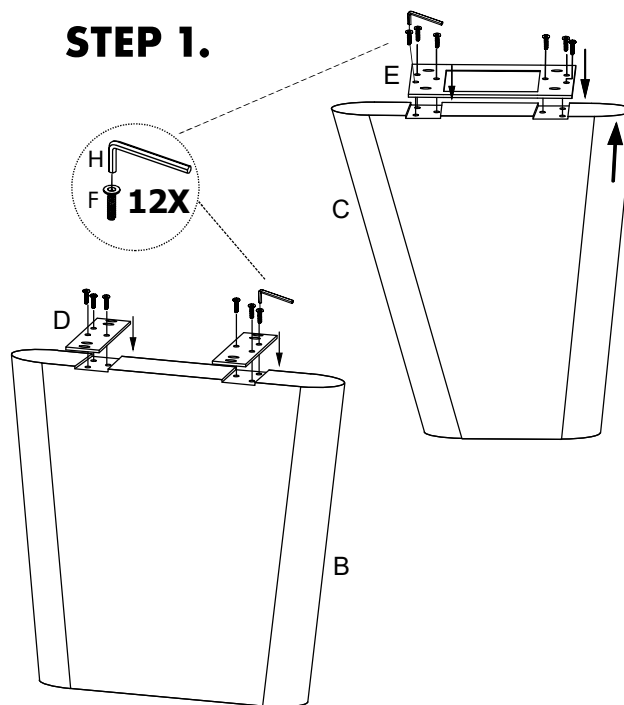

MOE'S

home collection

ASSEMBLY INSTRUCTIONS.

APPRO DINING TABLE

JD-1039-24

THANK YOU FOR YOUR PURCHASE!

PARTS AND HARDWARE.

NOTES.

Thank you for purchasing this quality product! Be sure to check all packing material carefully for small part that may have come loose inside the carton during shipping.

CAUTION: The item is heavy, assembly should be performed by four people.

STEP 1.

STEP 2.

STEP 3.

Both Leg and Top Arrows should face each other.

STEP 4.