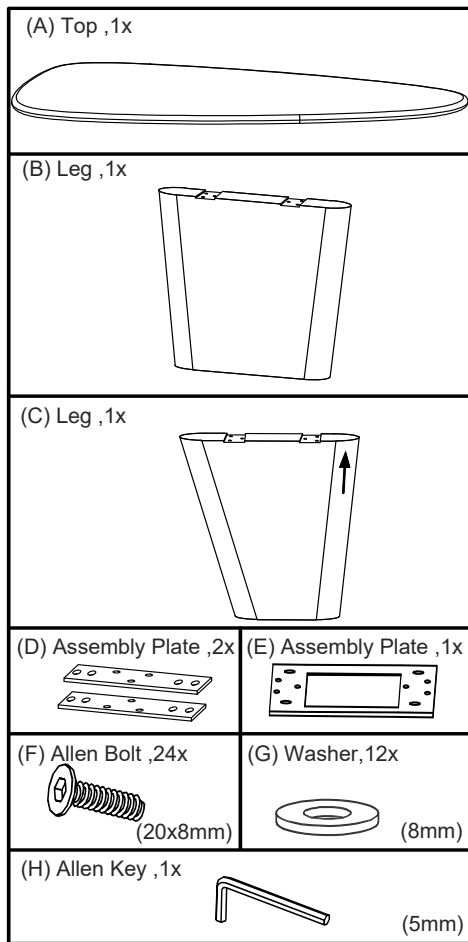

MOE'S

home collection

ASSEMBLY INSTRUCTIONS.

APPRO DINING TABLE

JD-1039-24

THANK YOU FOR YOUR PURCHASE!

PARTS AND HARDWARE.

NOTES.

Thank you for purchasing this quality product! Be sure to check all packing material carefully for small part that may have come loose inside the carton during shipping.

CAUTION: The item is heavy, assembly should be performed by four people.

STEP 1.

STEP 2.

STEP 3.

Both Leg and Top Arrows should face each other.

STEP 4.