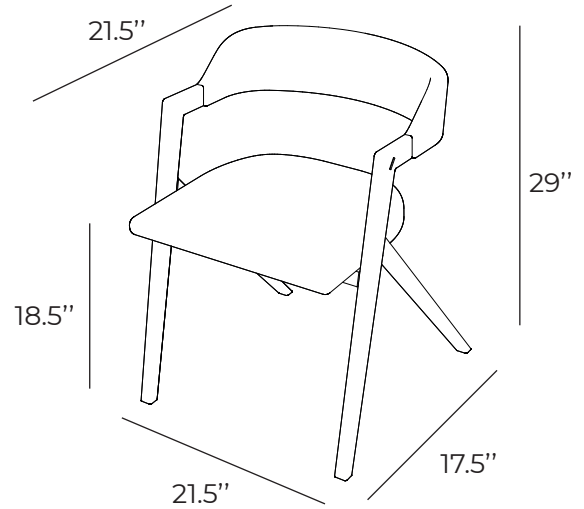

## Davit Dining Chair

### PRODUCT DETAILS

**SKU:** 1006

**Colors:** Real Dark Walnut

**Materials:** Beech wood frame, commercial grade vinyl

**Seat Capacity:** 350lbs.

**Overall Dimensions:** 21.5\"W x 21.5\"D x 29\"H

**Seat Depth:** 17.5\"

**Seat Height:** 18.5\"

**Seat Construction:** Wooden Platform

**Commercially Viable:** Yes

\*2 year Warranty on manufacturer defects

[www.daladecor.com](http://www.daladecor.com)

(613) 693-0770